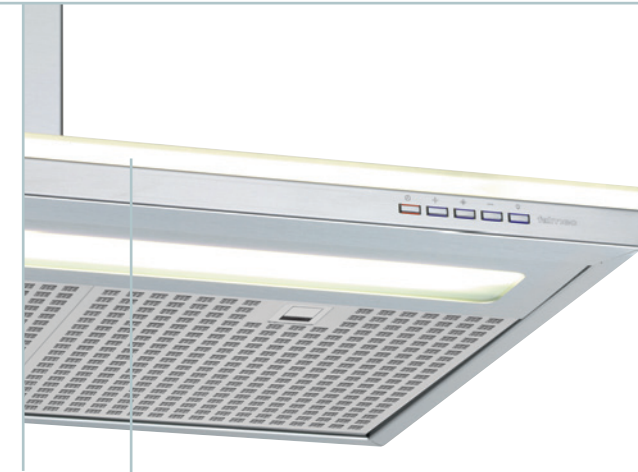

LUMEN

General Features

The Lumen is designed and built in Italy and features AISI 304 stainless steel. Often duplicated, Falmecc designs have been adopted by many of its competitors for decades, a complement to Falmecc designers. The Lumen is another Falmecc innovation, that strengthens their position as the industries design leader. While providing light to the cooking surface there is a beautiful ambient light transmitted up above and out from the frosted glass trim on the top of the canopy. The metallic grease filters are easily removable for washing. Also all Falmecc models come standard with backlit electronic controls and delayed shutoff.

Inch / Cm

Illuminated white frosted glass trim

island	features							available accessories		
	Size	Performance	Controls	Speed levels	Duct specification	Lighting	Sone range	Charcoal Recirculating kit	Duct Extension kit	Replacement filter
FDLUM36I5SS	36" 90	600 CFM	Electronic	4	6" - 15	2 x 21 Fluorescent	3.5 - 6.5	Version mod. 3	KACL.557#1	"Top" 285 x 301 mm
FDLUM48I5SS	48" 120	600 CFM	Electronic	4	6" - 15	2 x 28 Fluorescent	3.5 - 6.5	Version mod. 3	KACL.557#1	"Top" 285 x 301 mm
wall										
FDLUM36W5SS	36" 90	600 CFM	Electronic	4	6" - 15	1 x 21 Fluorescent	3.5 - 6.5	Version mod. 3	KACL.510#1 KACL.512#1	"Top" 285 x 301 mm
FDLUM48W5SS	48" 120	600 CFM	Electronic	4	6" - 15	1 x 28 Fluorescent	3.5 - 6.5	Version mod. 3	KACL.510#1 KACL.512#1	"Top" 285 x 301 mm

Product specifications are subject to change without notification. Consult the installation instructions before you begin installing this rangehood.

LUMEN

AIS 304

Design