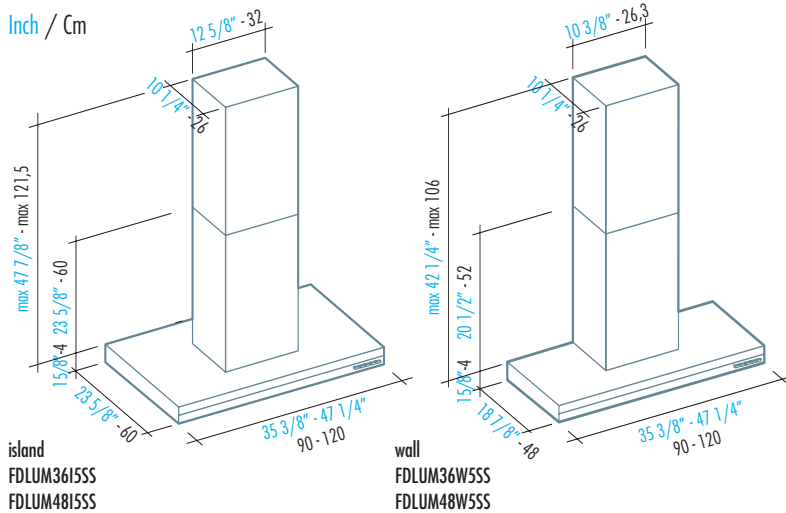

LUMEN

General Features

The Lumen is designed and built in Italy and features AISI 304 stainless steel. Often duplicated, Falmecc designs have been adopted by many of its competitors for decades, a complement to Falmecc designers. The Lumen is another Falmecc innovation, that strengthens their position as the industries design leader. While providing light to the cooking surface there is a beautiful ambient light transmitted up above and out from the frosted glass trim on the top of the canopy. The metallic grease filters are easily removable for washing. Also all Falmecc models come standard with backlit electronic controls and delayed shutoff.

Inch / Cm

Illuminated white frosted glass trim

island	features							available accessories		
	Size	Performance	Controls	Speed levels	Duct specification	Lighting	Sone range	Charcoal Recirculating kit	Duct Extension kit	Replacement filter
FDLUM36I5SS	36" 90	600 CFM	Electronic	4	6" - 15	2 x 21 Fluorescent	3.5 - 6.5	Version mod. 3	KACL.557#1	"Top" 285 x 301 mm
FDLUM48I5SS	48" 120	600 CFM	Electronic	4	6" - 15	2 x 28 Fluorescent	3.5 - 6.5	Version mod. 3	KACL.557#1	"Top" 285 x 301 mm
wall										
FDLUM36W5SS	36" 90	600 CFM	Electronic	4	6" - 15	1 x 21 Fluorescent	3.5 - 6.5	Version mod. 3	KACL.510#1 KACL.512#1	"Top" 285 x 301 mm
FDLUM48W5SS	48" 120	600 CFM	Electronic	4	6" - 15	1 x 28 Fluorescent	3.5 - 6.5	Version mod. 3	KACL.510#1 KACL.512#1	"Top" 285 x 301 mm